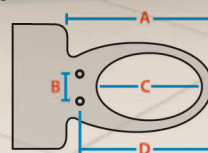

BA12 Cold Water Twin Nozzle System

Coway Non-electric Bidet BA12

Economical and environmentally friendly

No electricity required
Twin nozzles
Soft closing lid

This Bidet will fit on your existing toilet suite if the measurements of your pan are:

- A: 500mm or above
- B: Between 140 -195mm
- C: 330mm or above
- D: 400mm or above

Available in:
Standard seat 

FEATURES (REFER TO PAGE 5 FOR DETAILS)

- 2 NOZZLES
- ELECTRICAL (NON)
- FIT CLOSED COUPLED SUITE
- REAR CLEANSE
- COLD WATER
- EASY CONTROL PANEL
- SELF INSTALL
- ANTI-BACTERIAL PLASTIC
- SIDE CONTROL
- FEMININE CLEANSE
- SOFT CLOSE HYDRAULIC LID
- ERGONOMIC SEAT
- FIT BACK TO WALL SUITE
- FILTER - EXTERNAL
- AIR AND WATER STREAM
- ENERGY (POWER) SAVE
- MF FILTER
 - HEATED WATER
 - NOZZLE CLEAN BUTTON
 - HEATED SEAT
 - ELECTRICAL
 - SEAT SENSOR
 - SELF CLEANING NOZZLES
 - INSTANTANEOUS HEAT
 - QUICK RELEASE
 - REMOTE CONTROL
 - MINI SIDE CONTROL
 - ULTRA STREAMLINE DESIGN
 - FILTER - IN BUILT
 - HEATED DRYER
 - MASSAGE / MOVE
 - NOZZLE POSITION ADJUST
 - SELF DIAGNOSIS
 - WIDE, MEDIUM, NARROW SPRAY
 - PULSE
 - CHILD
 - DEODORISER
 - ENEMA
 - USER PRESETS
 - WET AREA RATED
 - SIDE REMOTE BRACKET
 - STAINLESS STEEL NOZZLES
 - SILVER IONISATION
 - MP3 PLAYER
 - 50 STEP MEMORY
 - AUTO OPEN / CLOSE LID & SEAT