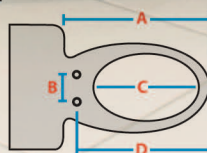

## Feel completely refreshed everyday

Entry level remote control Bidet  
Small seat allows to fit to almost any toilet

This Bidet will fit on your existing toilet suite if the measurements of your pan are:

- A: 480mm or above
- B: Between 140 -195mm
- C: 310mm or above
- D: 400mm or above

Available in:  
Small seat 